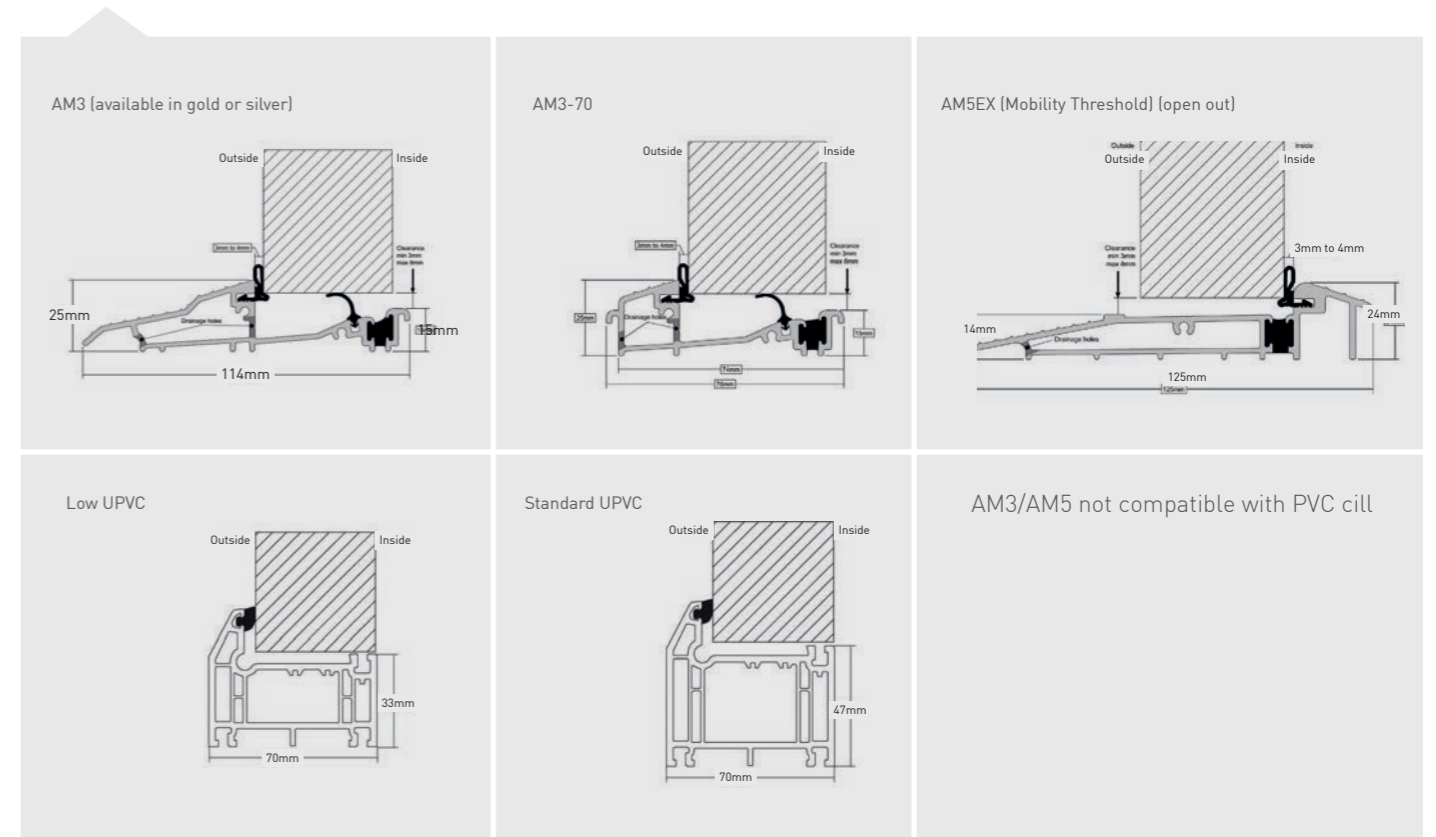

Thresholds

To allow for every circumstance we offer the largest range of door thresholds. The AM3 and AM5EX aluminium threshold are both Part 'M' compliant within the latest Building Regulations for easy access.