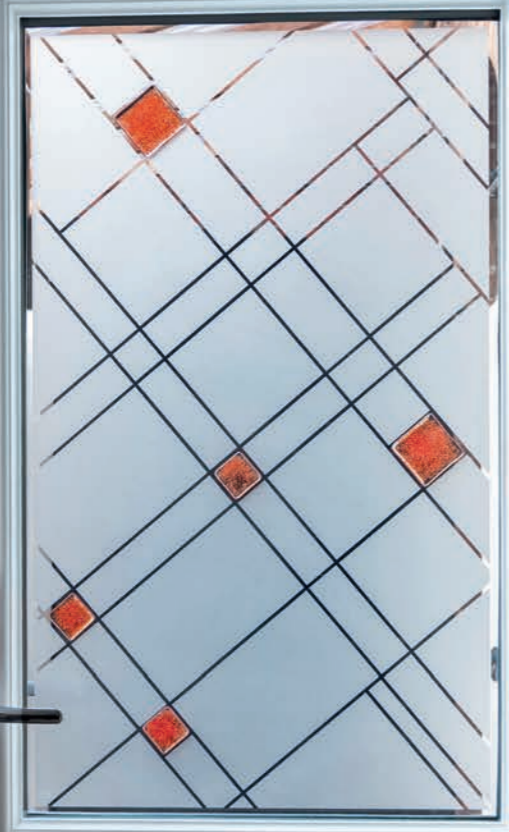

Jo Downs

HANDMADE GLASS

Solidor
EXCLUSIVE

Jo Downs is one of the world's most respected fused glass designers. Working from her Cornwall studio, Jo's work draws inspiration from the beautiful coastal landscape while her advanced fusion techniques allow for the creation of abstract designs of great individuality and depth.

*Please be aware that each piece is individually hand crafted and therefore no two pieces are the same.