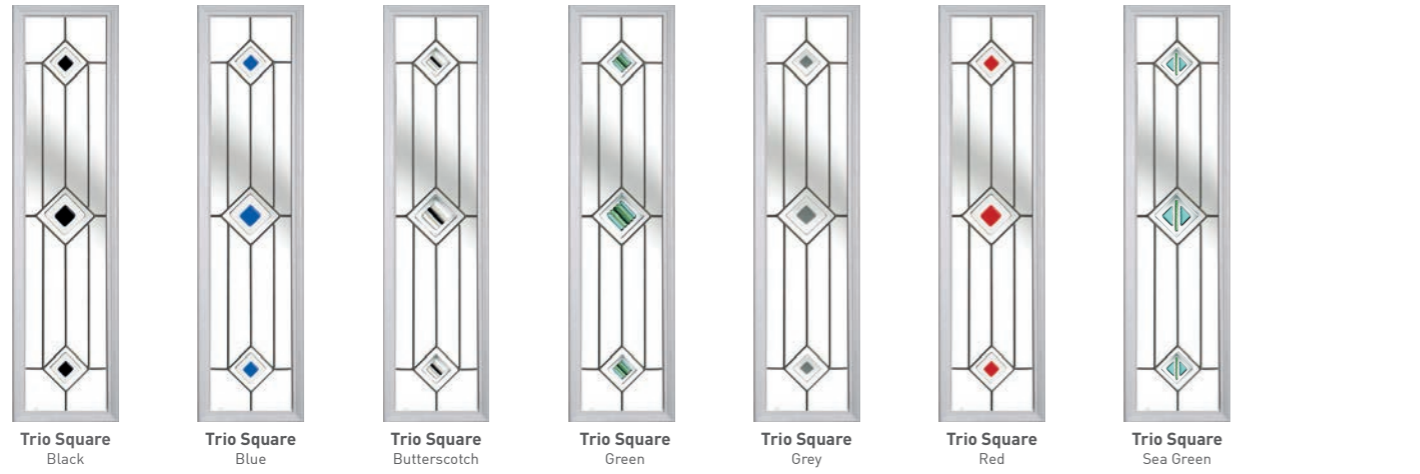

Hand crafted, each piece of glass is unique, turning the door to your home into a stunning work of art.

Solidor[®]
EXCLUSIVE

Artistic Glass

Inspired by classical artistic styles, such as art deco, minimalism, and the impressionist movement, The Modernist Range of glass is unique to Solidor.

Fairmont

Paramount

Wiltren

Gaumont

Tate

Fairmont

Paramount

Wiltren

Tate

Traditional Range Backing glass required

Trio Square Black, Trio Square Blue, Trio Square Butterscotch, Trio Square Green, Trio Square Grey, Trio Square Red, Trio Square Sea Green

Diamond Black, Diamond Black & White, Diamond Butterscotch, Diamond Red, Quad Black, Quad Blue, Quad Grey, Quad Red

CSB 5.1FT

CGB-F
Cassette only not internal glass

CTL 6.1

Available in white only

Open Blind
Clear glass only

Closed Blind

CTB 12.3
Clear bevels available

CTB 18.1