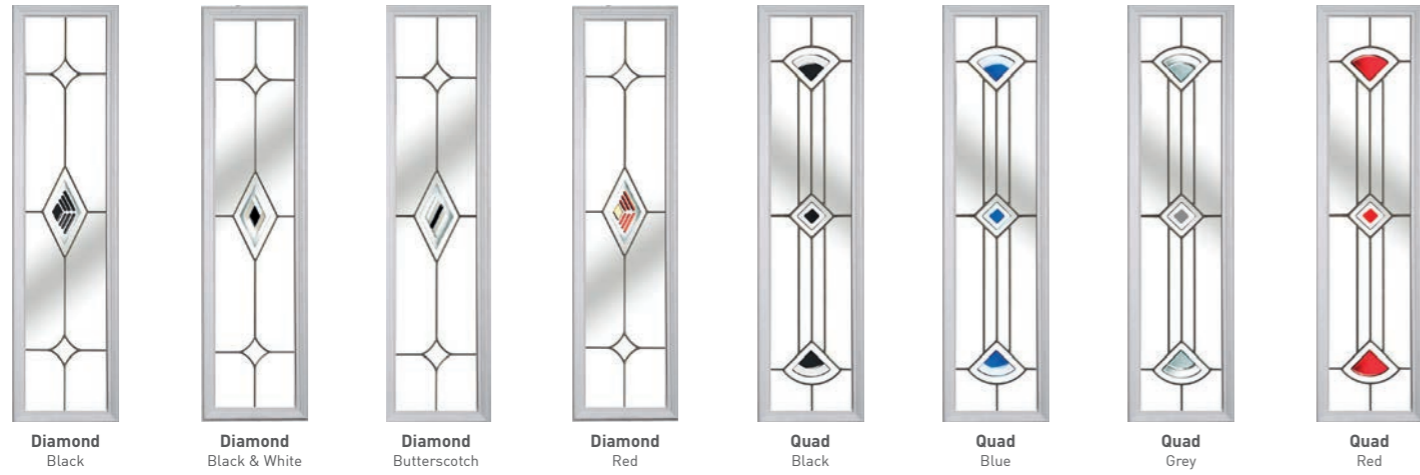

Hand crafted, each piece of glass is unique, turning the door to your home into a stunning work of art.

Solidor[®]
EXCLUSIVE

Artistic Glass

Inspired by classical artistic styles, such as art deco, minimalism, and the impressionist movement, The Modernist Range of glass is unique to Solidor.

Fairmont

Paramount

Wiltren

Gaumont

Tate

Fairmont

Paramount

Wiltren

Tate

Traditional Range Backing glass required

Trio Square Black, Trio Square Blue, Trio Square Butterscotch, Trio Square Green, Trio Square Grey, Trio Square Red, Trio Square Sea Green

Diamond Black, Diamond Black & White, Diamond Butterscotch, Diamond Red, Quad Black, Quad Blue, Quad Grey, Quad Red