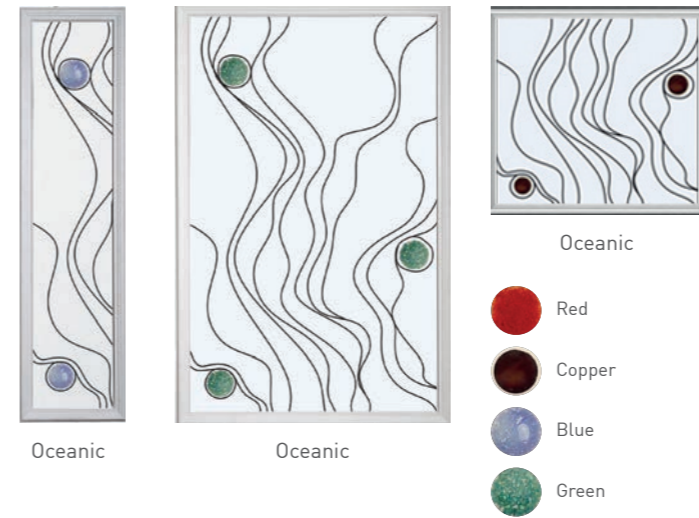

The stunning Cornish landscape that inspires Jo's work