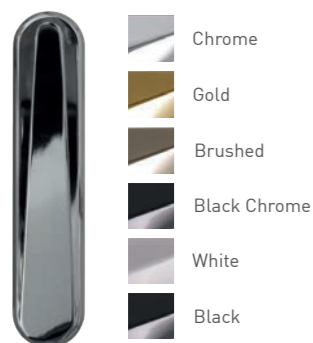

Milano Side Panel

Milano

Brescia

Thornbury

Ludlow

Harlech

Available in all of our colour options!

Tenby

Nottingham

Furniture & Accessories

A selection of beautiful accessories and high security locks to perfectly complement your choice of door. Whether contemporary or traditional, you will find an accessory to really make your door stand out.

Door Knockers

Doctor

Premium 7" Doctor

Urn

Available with or without spyhole

Pony Tail

Stainless Steel

Lion

Bullring Knocker

Lever / Lever inline handle

Pull Knob

Letterplate (opens inwards)

Butt Hinge

- Gold
- White
- Black
- Brushed

Hinges

Our new slimline, PAS 24 tested, face fixed flag hinge is sleek and modern. Available for open in doors only.