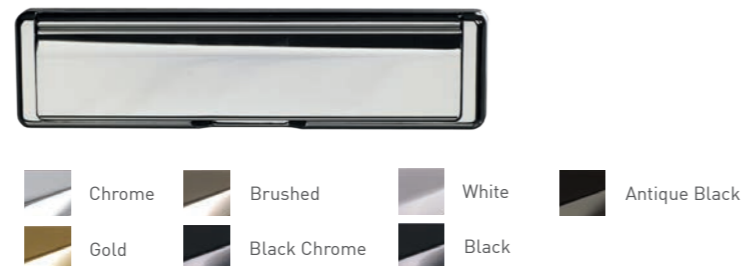

Letterplates