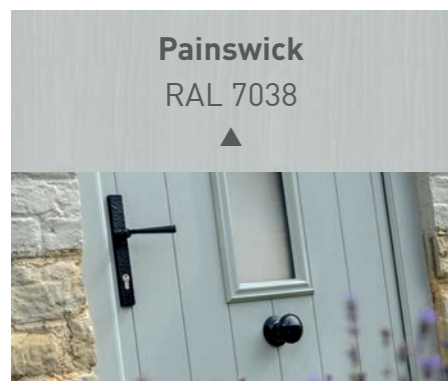

A Colourful Entrance

Luxury Range

We offer the **largest** range of colours from stock in the UK.

Choose from **22 colours** for the inside and / or the outside of your door. You also have 10 frame colour options to choose from. When selecting your colour from this guide please be aware we advise you to ask for a colour swatch to check both colour and grain structure.