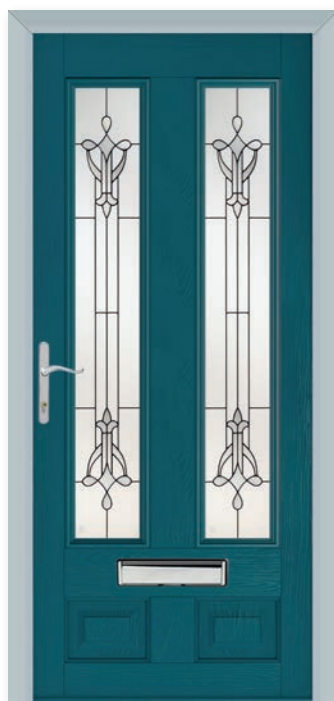

Edinburgh

Colour - Peacock Blue
Glass - Park Lane Bespoke