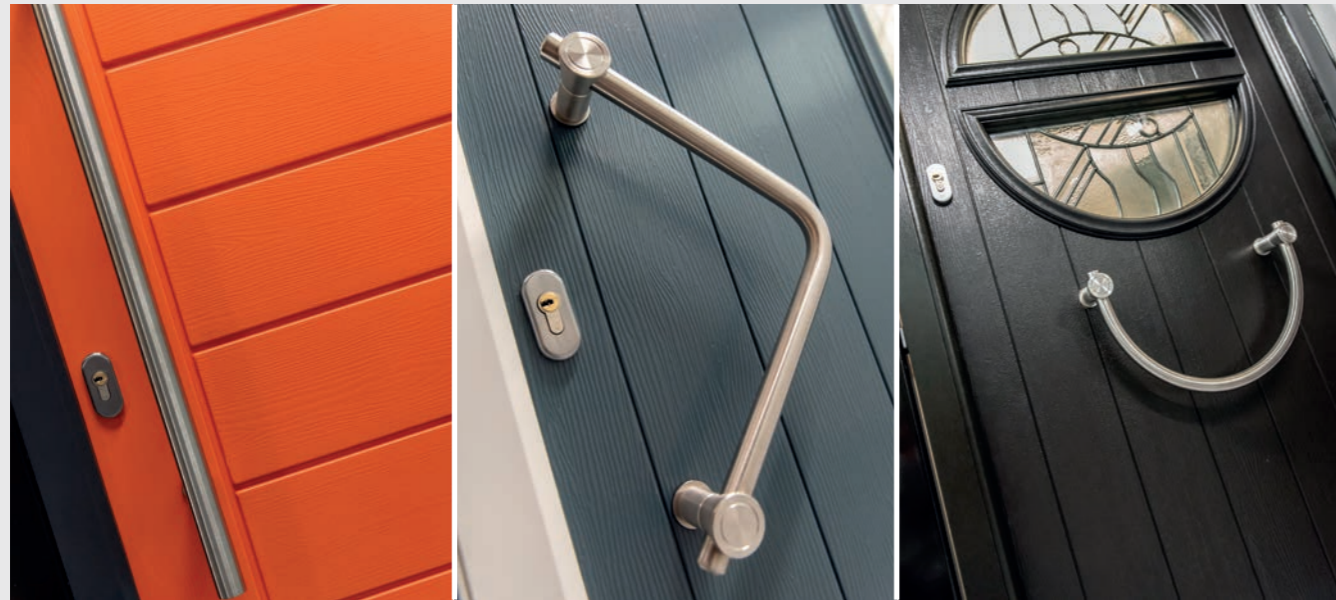

Roma

Colour - Tangerine
Handle - ES21

Turin

Colour - Chartwell Green
Handle - ES21

Colours

See the full range of glass options in our dedicated glass brochure at www.solidor.co.uk

Italia Accessories

Designer handle range for our key only operated and slam shut auto locks