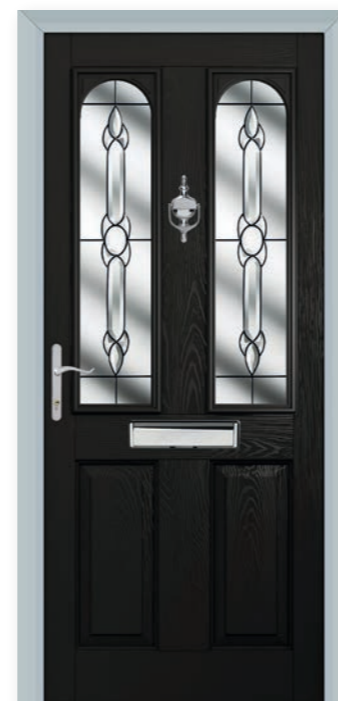

Nottingham

Colour - Schwarzbraun
Glass - CTB19.2