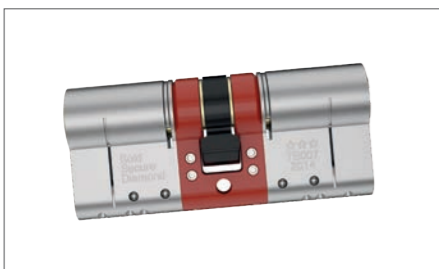

Ultion Cylinder

The Ultion cylinder prides itself upon 3 star plus protection. With 85% of break ins occurring through lock snapping, the Ultion hidden attack lock means it can detect an attack and automatically activate lockdown mode.

As well as offering 20-point drill protection whereby steel pins are positioned precisely to ensure your cylinder is drill safe, it is also tested by the Master Locksmith Association and achieves the highest kitemark star rating available.