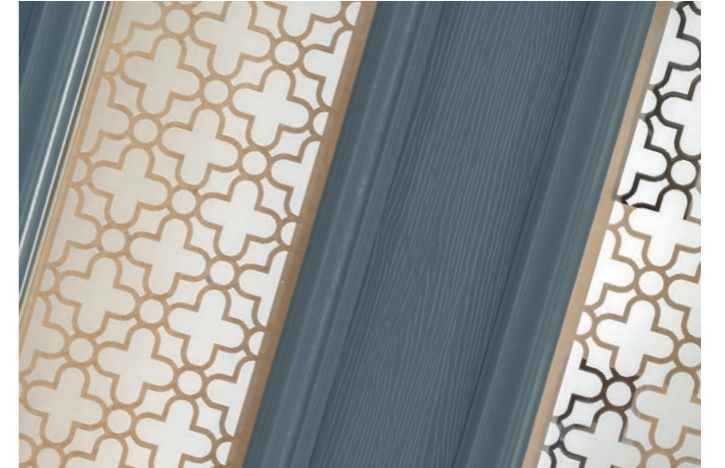

Hand crafted, each piece of glass is unique, turning the door to your home into a stunning work of art.

Solidor[®]
EXCLUSIVE

Artistic Glass

Inspired by classical artistic styles, such as art deco, minimalism, and the impressionist movement, The Modernist Range of glass is unique to Solidor.