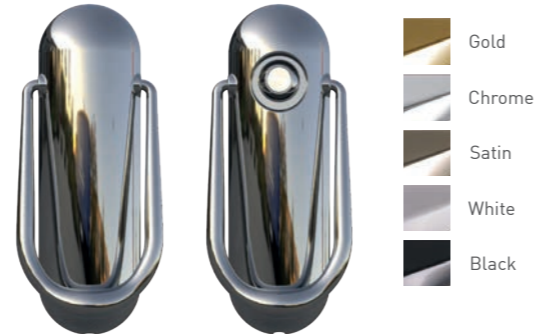

Stainless steel specifically for coastal properties

- Gold
- Chrome
- Brushed

Trojan Handles

Stainless steel specifically for coastal properties

- Gold
- Chrome
- Brushed

Ironmongery

We have a range of stunning traditional knockers and handles that add a real touch of class.

Traditional Letterplate

Letterplate for illustrative purposes only
Opens inwards

- Pewter
- Black

Finger pulls

Available with the heritage lock

- Chrome
- Black Chrome
- Gold
- White
- Satin
- Black
- Pewter
- Antique Black
- Black

The Sweet Range

Sweet Handles

Sweet Knockers

Sweet Letter Plates

Sweet Numerals

Finishing Options

OUTER FRAME OPTIONS

Which frame would you like? Choose from Kömmerling Chamfered C70 or Sculptured O70 outer frame.