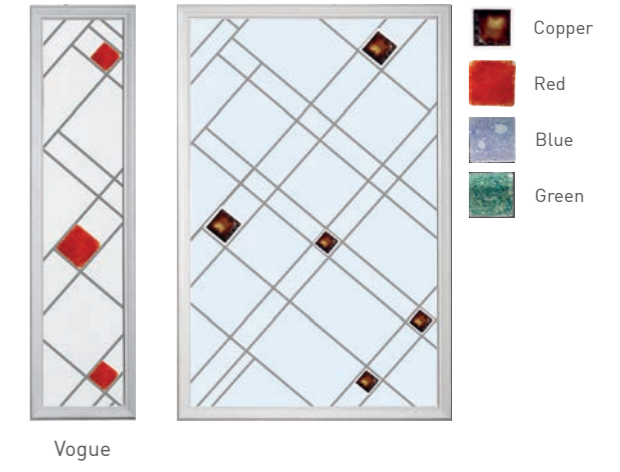

Hand crafted, each piece of glass is unique, turning the door to your home into a stunning work of art.