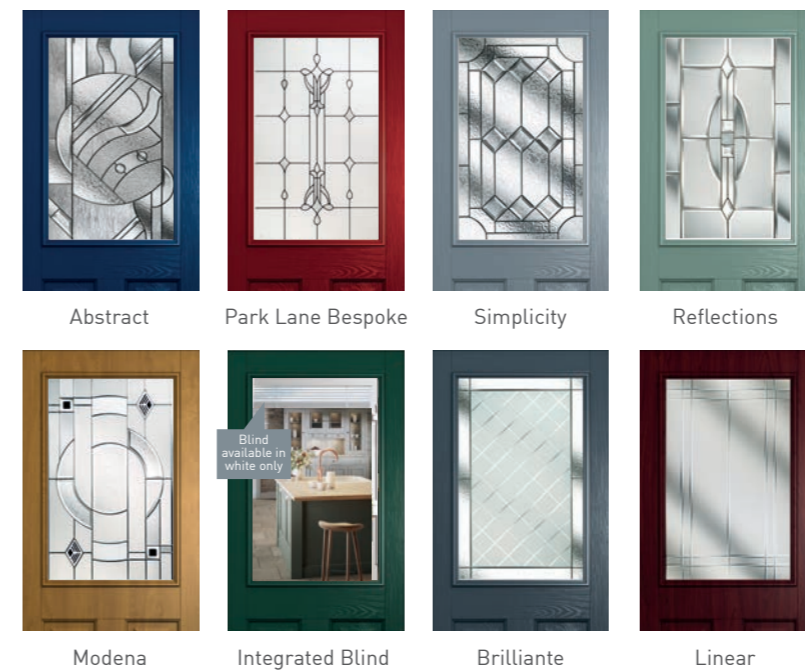

The Beeston makes a fantastic composite stable door.

Given the size of the glazed area, it's possible to create something particularly individual when combined with one of the major colours, or you can even specify an integral blind. Like all the doors in the Solidor range, there's the option of chrome, brushed, gold, black chrome, black and white door furniture. So go on, be bold in your design!