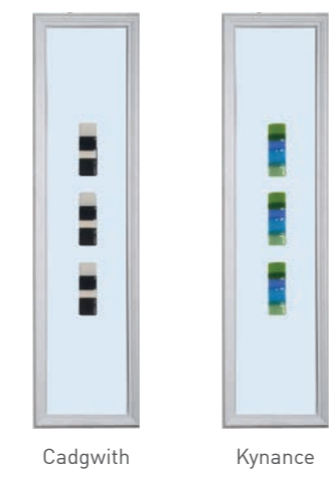

Hand crafted, each piece of glass is unique, turning the door to your home into a stunning work of art.