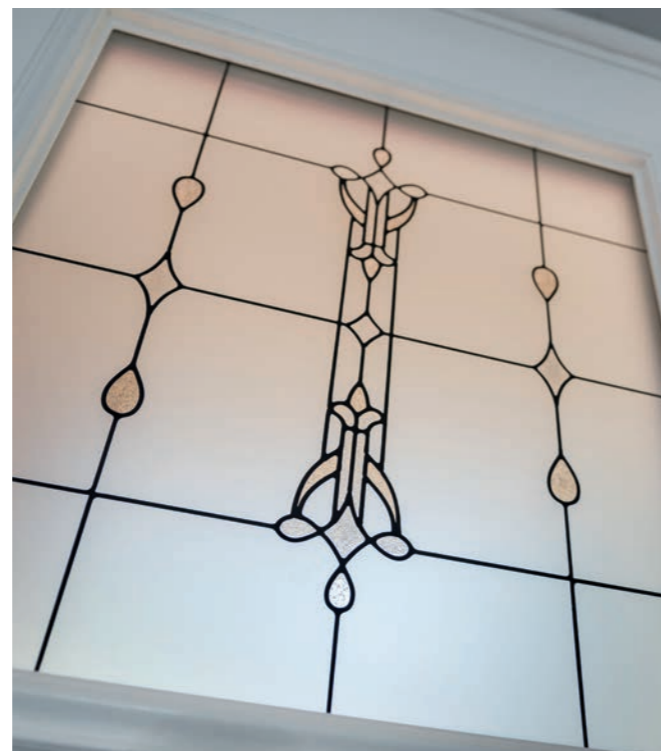

Introduction

The Solidor Collection is an outstanding range of industry leading, solid timber core composite doors. Each Solidor exceeds building regulation requirements and combines traditional and contemporary styling with a full range of Secured by Design locking which provides a stunning, high quality and secure entrance to any home.

With a thickness of 48mm, a Solidor door is nearly 10% thicker than most alternatives. Each unique solid timber core is completely encapsulated within a highly durable plastic edge banding and two thermo plastic door skins.

These doors are exclusively available in the widest range of styles and frame colour options, (22 colours available, please see page 8) with the option of a mobility threshold, making it the perfect solution for easy wheel or push chair access. We offer a comprehensive range of matching coloured frames, that are available with either glass, composite side panel or quarter panel to complement the look of any property.

Solidor composite doors are manufactured to the highest standards. We hold BSI Kite mark accreditation BSI ISO 9001 for quality management, BSI EN1279 for insulating glass units.

We are also PAS24:2016 certified, hold CE Marking and Secured by design licences, and are members of the prestigious GGF and Association of Composite Door Manufacturers.

Contents

05. Choosing Solidor
06. Security
08. Colour Options
10. The Italia Collection
20. The Traditional Collection
30. Solidor French Doors
32. Solidor Stable Doors
34. Side Panels
36. Furniture & Accessories
41. Glazing Options
42. Jo Downs Range
44. Art Deco Range
46. Decorative Glass