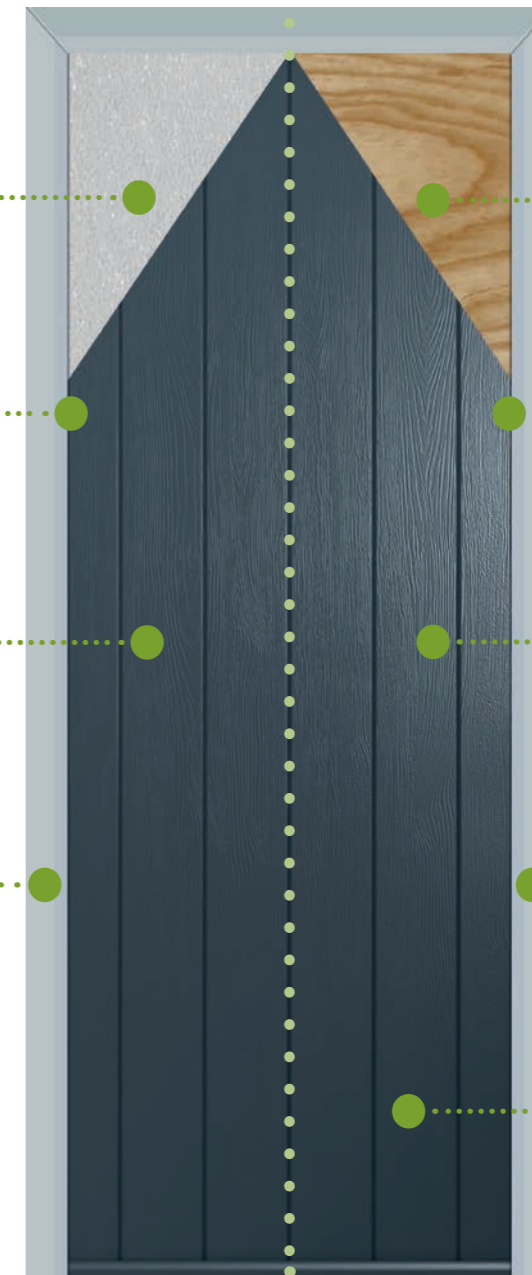

Solidor's unique solid timber construction

44mm Solid Timber Core (48mm including skin)
that is thermally efficient and extremely secure.

Hidden Edge Banding
so the front of your door remains a solid, glorious slab of colour.

'Through' Colour ABS Skins
made from the same durable plastic as Lego®. Also, because the entire skin is made of a solid colour, any scratches are practically hidden.

Lead Free, 5 Chamber Profile
which uses 100% recycled reinforcing. Generally, the more chambers that a profile uses, the stronger and more thermally efficient they are.

Wood Grain Effect Skin
that gives all of the aesthetics of timber, but without the time consuming maintenance.