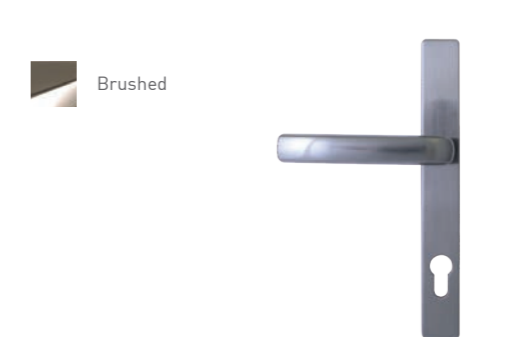

Not available on Tenby 4, Conway 3, Ludlow, Edinburgh, Harlech or Nottingham

Viewer

Letterplates

The Architectural Range

Knocker

Lever / Lever inline handle

Letterplate (Opens inwards)

The Classical Range

Bullring Knocker

Lever / Lever inline handle

Pull Knob

Letterplate (opens inwards)

Butt Hinge

- Gold
- White
- Black
- Brushed

Hinges

Our new slimline, PAS 24 tested, face fixed flag hinge is sleek and modern. Available for open in doors only.