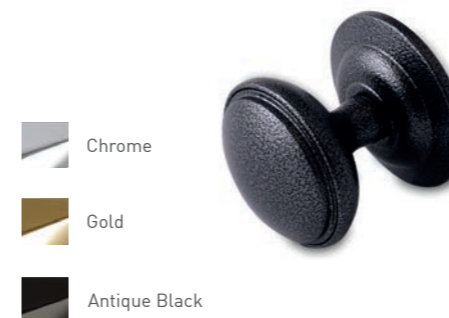

Not available on Tenby 4, Conway 3, Ludlow, Edinburgh, Harlech or Nottingham

Viewer

Letterplates

The Architectural Range

Knocker

Lever / Lever inline handle

Letterplate (Opens inwards)

The Classical Range

Bullring Knocker

Lever / Lever inline handle

Pull Knob

Letterplate (opens inwards)

Butt Hinge

- Gold
- White
- Black
- Brushed

Hinges

Our new slimline, PAS 24 tested, face fixed flag hinge is sleek and modern. Available for open in doors only.